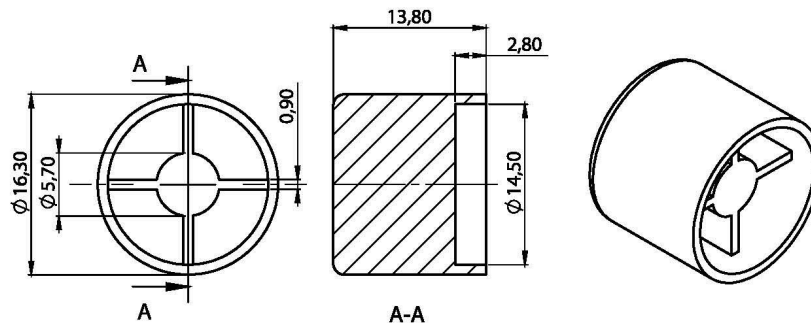

# Dimmer externe - 5m

Total Resistance:  $\approx 500K\Omega$

KNOB

**DMK7**