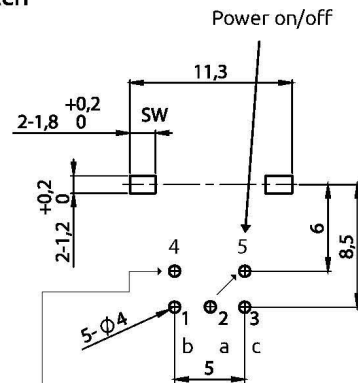

# Dimmer externe - 5m

Total Resistance:  $\approx 500K\Omega$

KNOB

**DMK7**