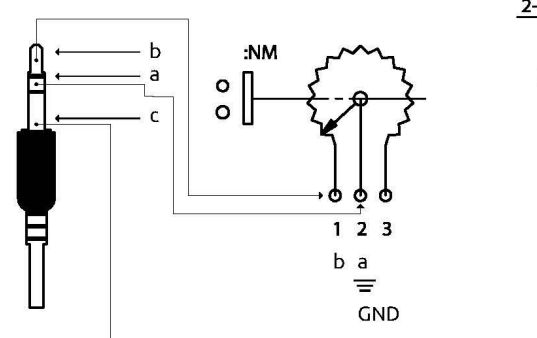

# Dimmer externe - 5m

Total Resistance:  $\approx 500K\Omega$

KNOB

**DMK7**