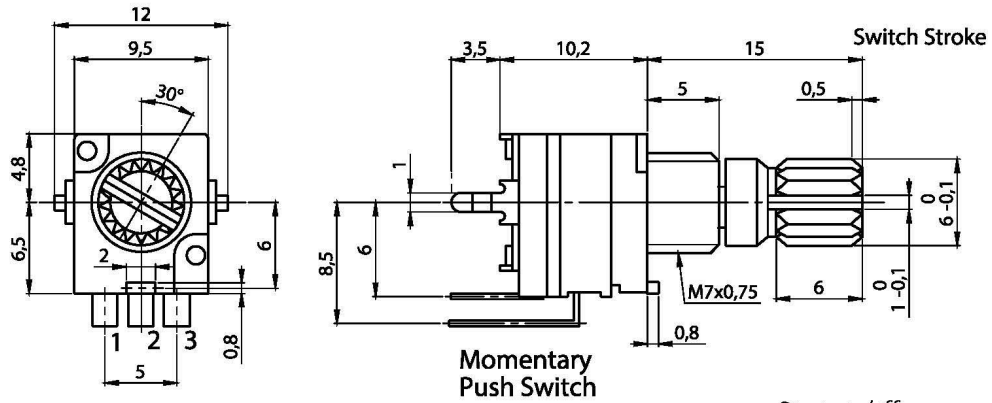

# Dimmer externe - 5m

Total Resistance:  $\approx 500K\Omega$

KNOB

**DMK7**